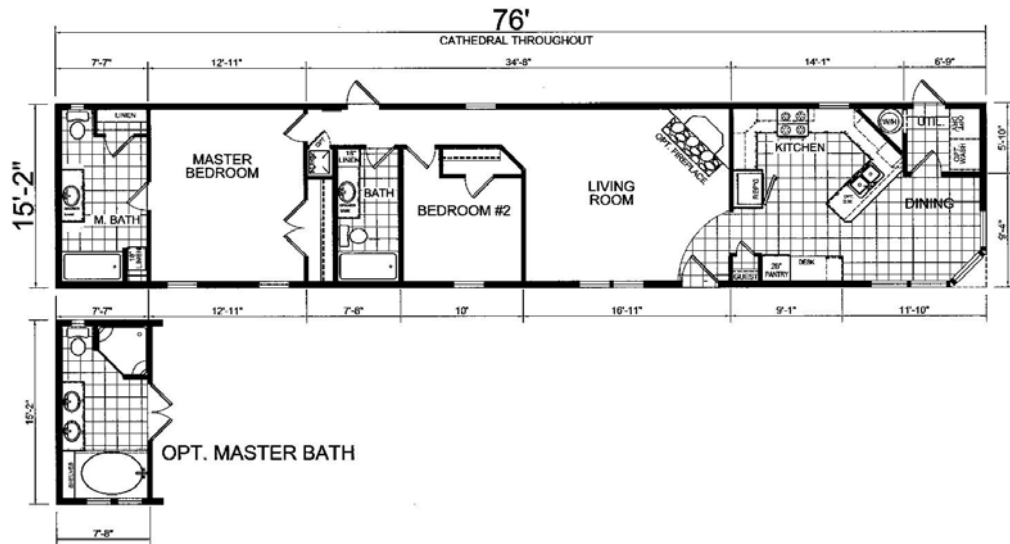

## Singlewide Homes 16 X 80

Home shown has optional exterior features

**MODEL 122-L123**  
3 BEDROOM, 2 BATH  
NOMINAL SIZE 16' X 80'  
TOTAL AREA 1152 SQ.FT.

OPTIONAL  
MASTER BATH

**MODEL 122-L419**  
3 BEDROOM, 2 BATH  
NOMINAL SIZE 16' X 80'  
TOTAL AREA 1152 SQ.FT.

# Long's Homes Inc.

"Friends Helping Friends, Since 1961"

**MODEL 122-L421**  
2 BEDROOM, 2 BATH  
NOMINAL SIZE 16' X 80'  
TOTAL AREA 1153 SQ.FT.