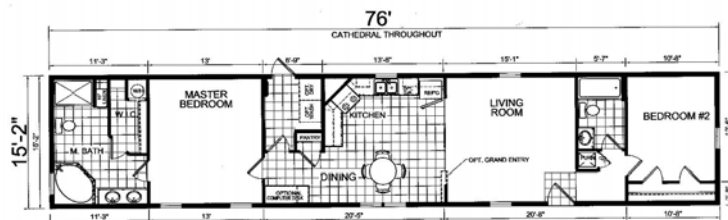

## Singlewide Homes 16 X 80

Home shown has optional exterior features

**MODEL 122-L123**  
3 BEDROOM, 2 BATH  
NOMINAL SIZE 16' X 80'  
TOTAL AREA 1152 SQ.FT.

OPTIONAL  
MASTER BATH

**MODEL 122-L419**  
3 BEDROOM, 2 BATH  
NOMINAL SIZE 16' X 80'  
TOTAL AREA 1152 SQ.FT.

# Long's Homes Inc.

"Friends Helping Friends, Since 1961"

**MODEL 122-L421**  
2 BEDROOM, 2 BATH  
NOMINAL SIZE 16' X 80'  
TOTAL AREA 1153 SQ.FT.