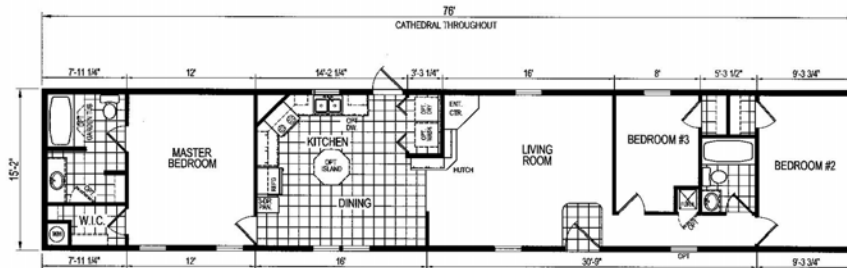

## Singlewide Homes 16 X 80

Home shown has optional exterior features

**MODEL 122-L123**  
3 BEDROOM, 2 BATH  
NOMINAL SIZE 16' X 80'  
TOTAL AREA 1152 SQ.FT.

OPTIONAL  
MASTER BATH

**MODEL 122-L419**  
3 BEDROOM, 2 BATH  
NOMINAL SIZE 16' X 80'  
TOTAL AREA 1152 SQ.FT.

# Long's Homes Inc.

"Friends Helping Friends, Since 1961"

**MODEL 122-L421**  
2 BEDROOM, 2 BATH  
NOMINAL SIZE 16' X 80'  
TOTAL AREA 1153 SQ.FT.