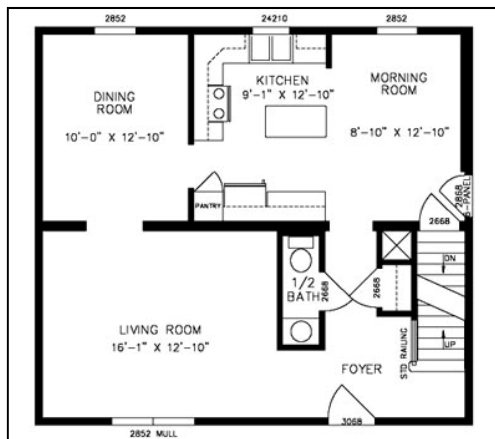

Providence

27'4" X 30'0"
1640 Sq Ft

27'4" X 30'0"
1,640 sq. ft.

*Long's Homes Inc., www.longshomes.com 724-459-5044
Artist's rendering shown contains optional and suggested features.*