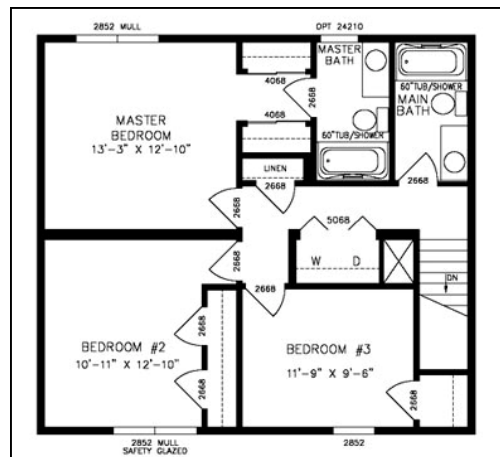

Providence

27'4" X 30'0"
1640 Sq Ft

27'4" X 30'0"
1,640 sq. ft.

*Long's Homes Inc., www.longshomes.com 724-459-5044
Artist's rendering shown contains optional and suggested features.*