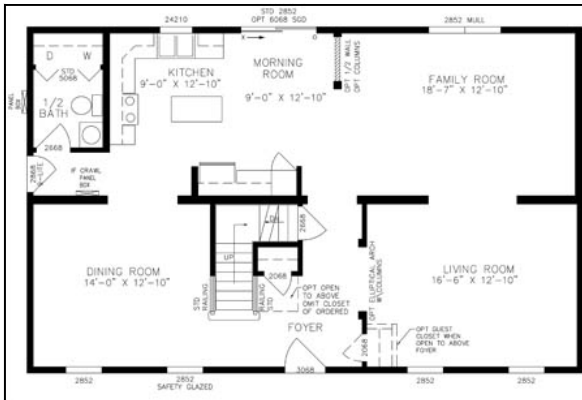

Montauk

27'4" X 44'0"
2,406 sq. ft.

*Long's Homes Inc., www.longshomes.com 724-459-5044
Artist's rendering shown contains optional and suggested features.*