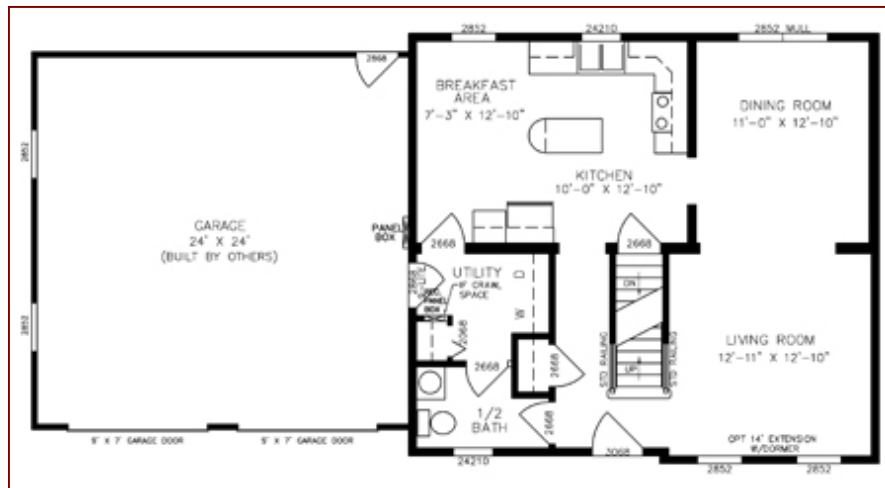

Keystone

27'4" X 30'0"
1,640 Sq. ft.

*Long's Homes Inc., www.longshomes.com 724-459-5044
Artist's rendering shown contains optional and suggested features.*