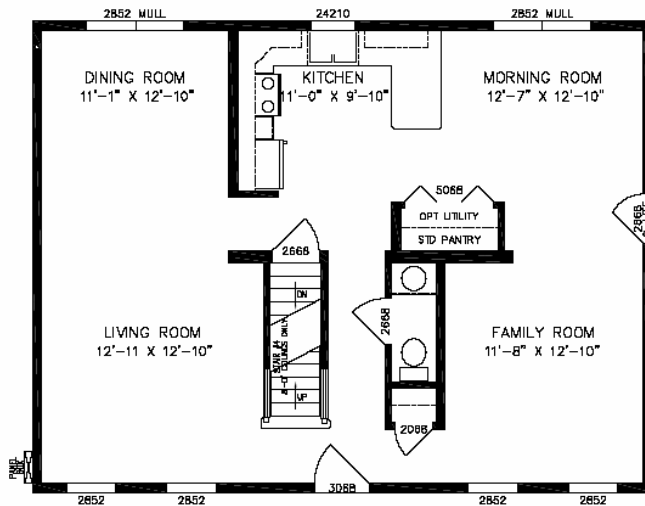

# Homestead V

HOMESTEAD 5  
 PLAN NO. 4075  
 FIRST FLOOR  
 27'-4" X 36'-0"  
 1968 SQ. FT.

HOMESTEAD 5  
 PLAN NO. 4075  
 SECOND FLOOR  
 27'-4" X 36'-0"

Long's Homes Inc, [www.longshomes.com](http://www.longshomes.com) 724-459-5044  
 Artist's rendering shown contains optional and suggested features.