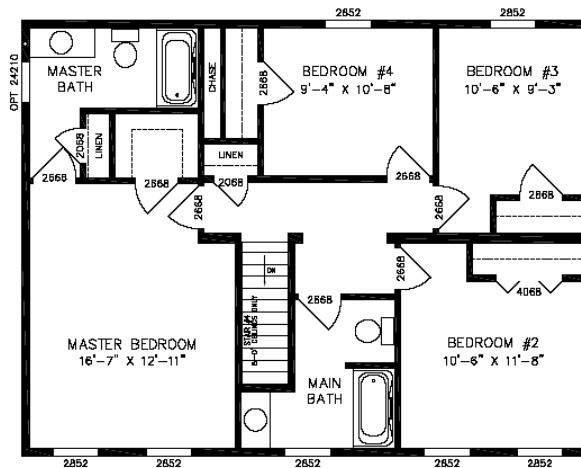

# Homestead V

HOMESTEAD 5  
 PLAN NO. 4075  
 FIRST FLOOR  
 27'-4" X 36'-0"  
 1968 SQ. FT.

HOMESTEAD 5  
 PLAN NO. 4075  
 SECOND FLOOR  
 27'-4" X 36'-0"

Long's Homes Inc, [www.longshomes.com](http://www.longshomes.com) 724-459-5044  
 Artist's rendering shown contains optional and suggested features.